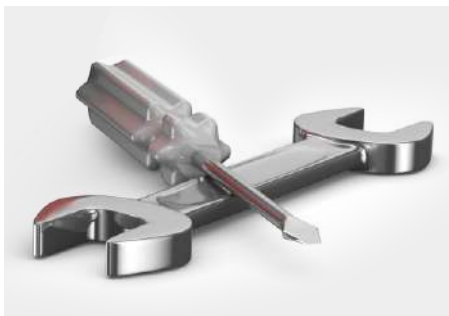

SH 224FS Tv Stand

**Silk screen tempered glass
Black painted steel back
column and legs**

Screen Size
23"-50"

VESA Compatible
**200x200,300x200,
300x300,400x200,
400x300,400x400**

Weight Capacity
40kg/88lbs

Swivel Range
+15° ~ -15°

Easy Installation

Cable Management

Adjustable TV Mount