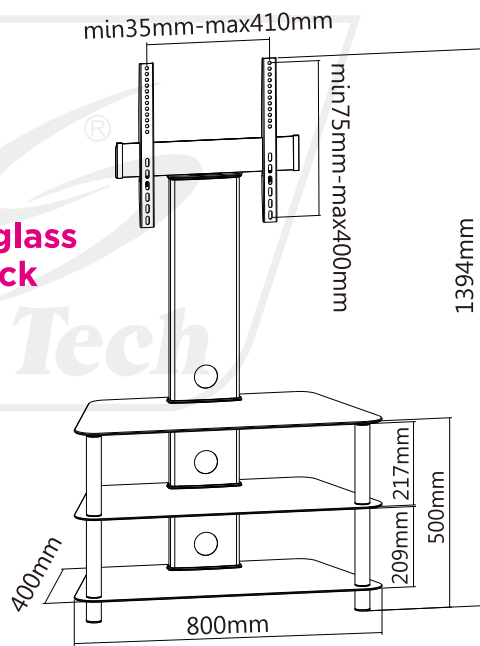

SH 224FS Tv Stand

**Silk screen tempered glass
Black painted steel back
column and legs**

Screen Size
23"-50"

VESA Compatible
**200x200,300x200,
300x300,400x200,
400x300,400x400**

Weight Capacity
40kg/88lbs

Swivel Range
+15° ~ -15°

Easy Installation

Cable Management

Adjustable TV Mount