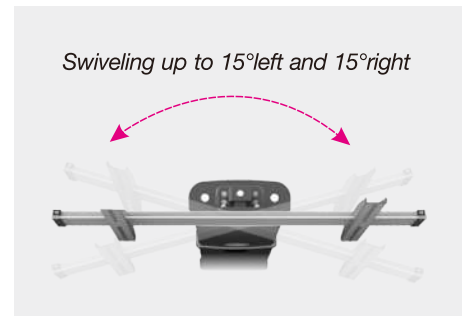

SH 224FS Tv Stand

**Silk screen tempered glass
Black painted steel back
column and legs**

Screen Size
23"-50"

VESA Compatible
**200x200,300x200,
300x300,400x200,
400x300,400x400**

Weight Capacity
40kg/88lbs

Swivel Range
+15° ~ -15°

Easy Installation

Cable Management

Adjustable TV Mount